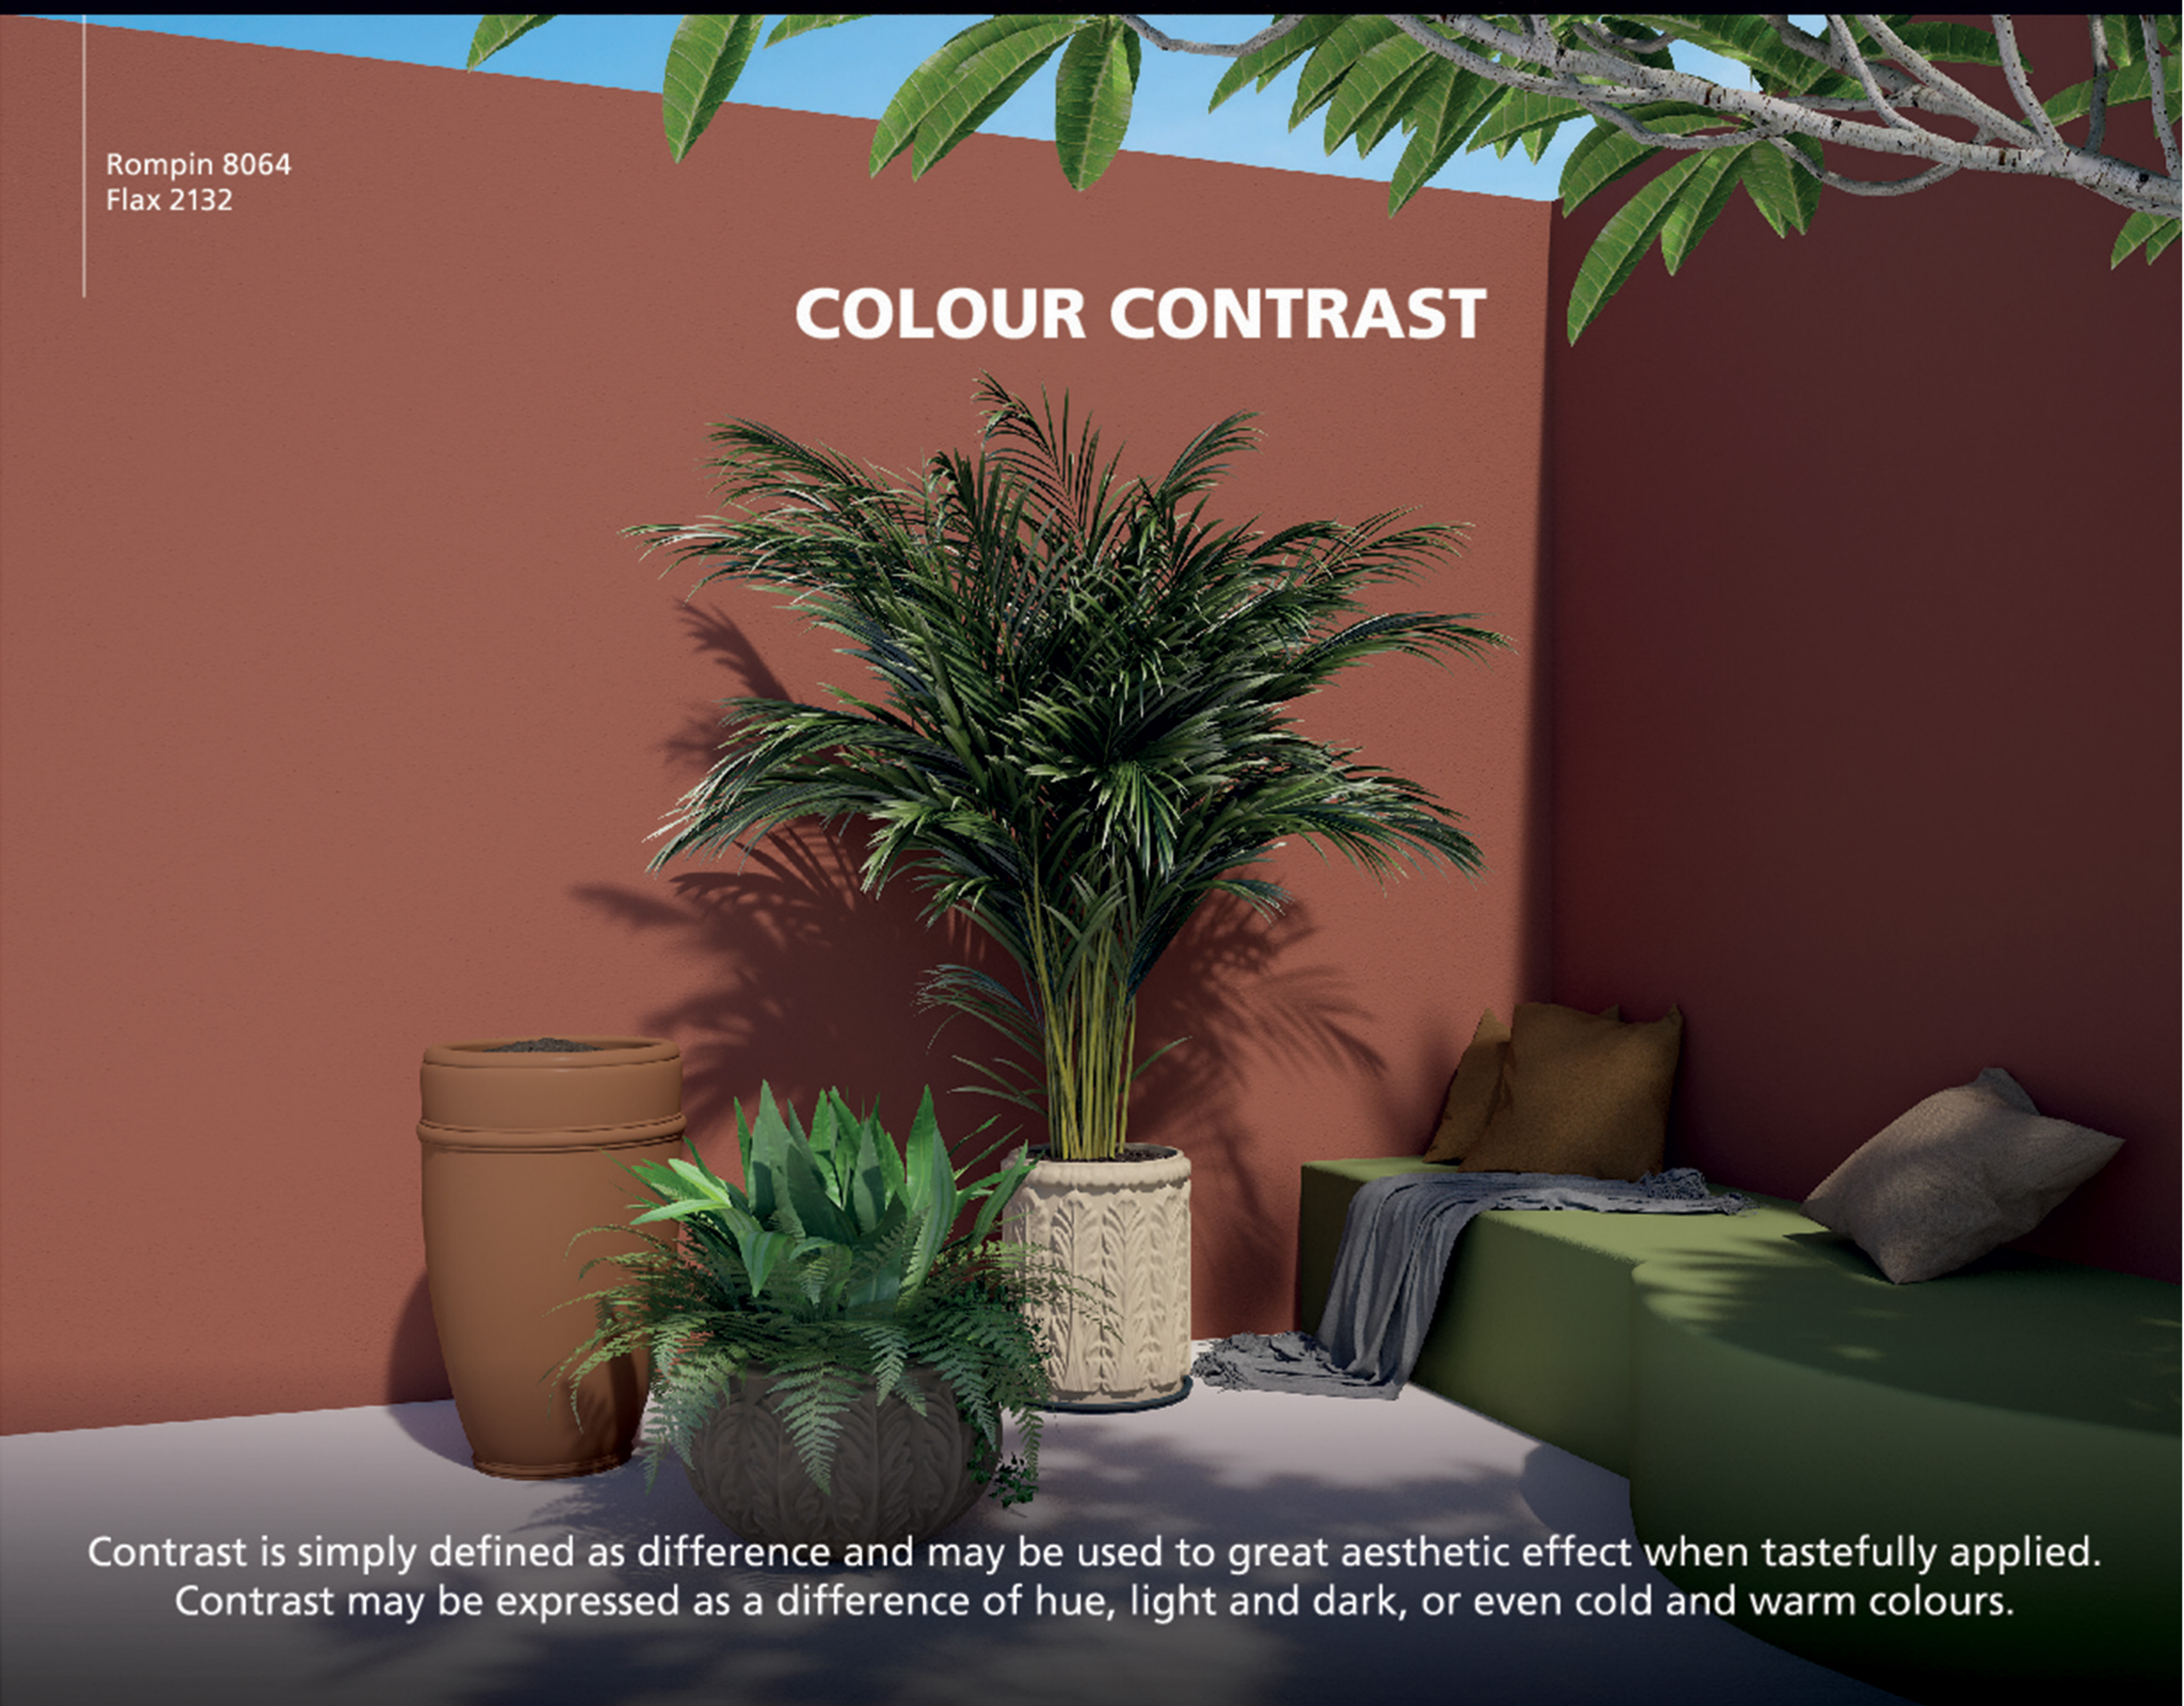

COLOUR CONTRAST

Contrast is simply defined as difference and may be used to great aesthetic effect when tastefully applied. Contrast may be expressed as a difference of hue, light and dark, or even cold and warm colours.