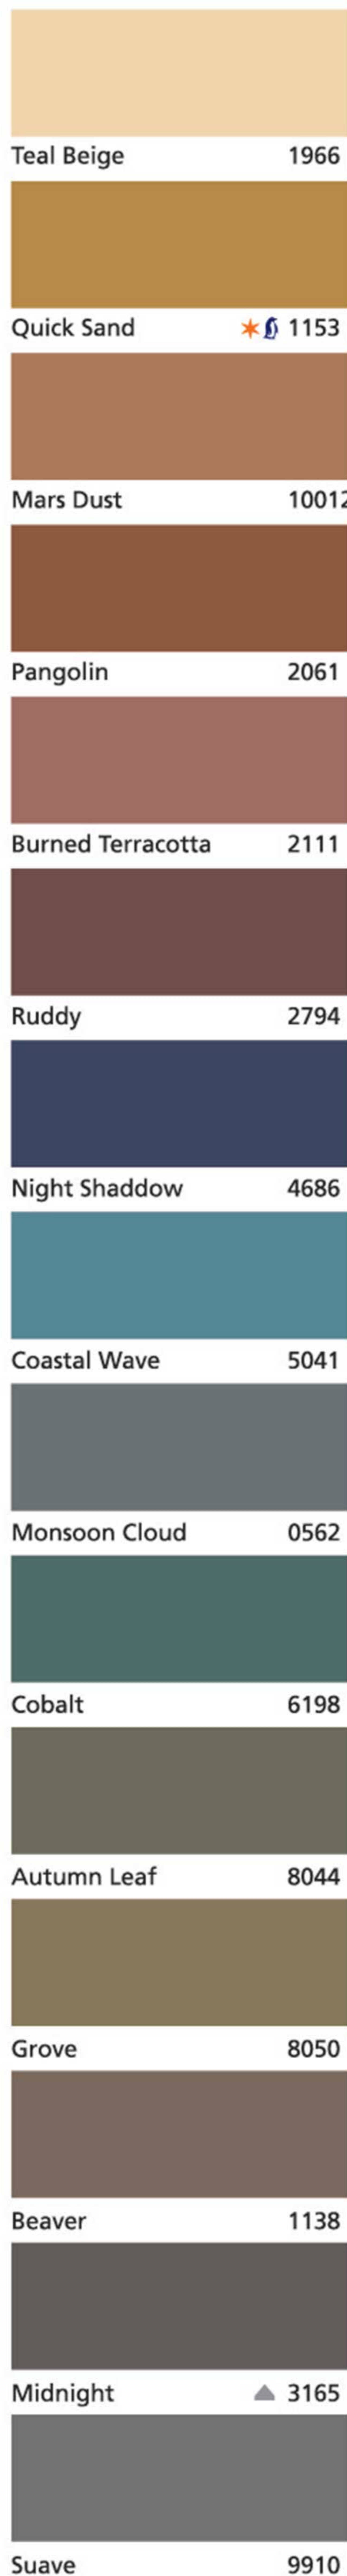

**STEP 1**  
Select your colour of choice from the chart.

**STEP 2**  
Move vertically to select contrasting colour(s).

**STEP 3**  
Move horizontally to select complementary colour(s).

★ Not available for Jotashield Colour Extreme ▲ Available for Jotarooft Premium Colour  
 White 0001 and Black 0099 also available.

Sky Safari 4098  
Old Cream 1154  
Carbon Black 9920